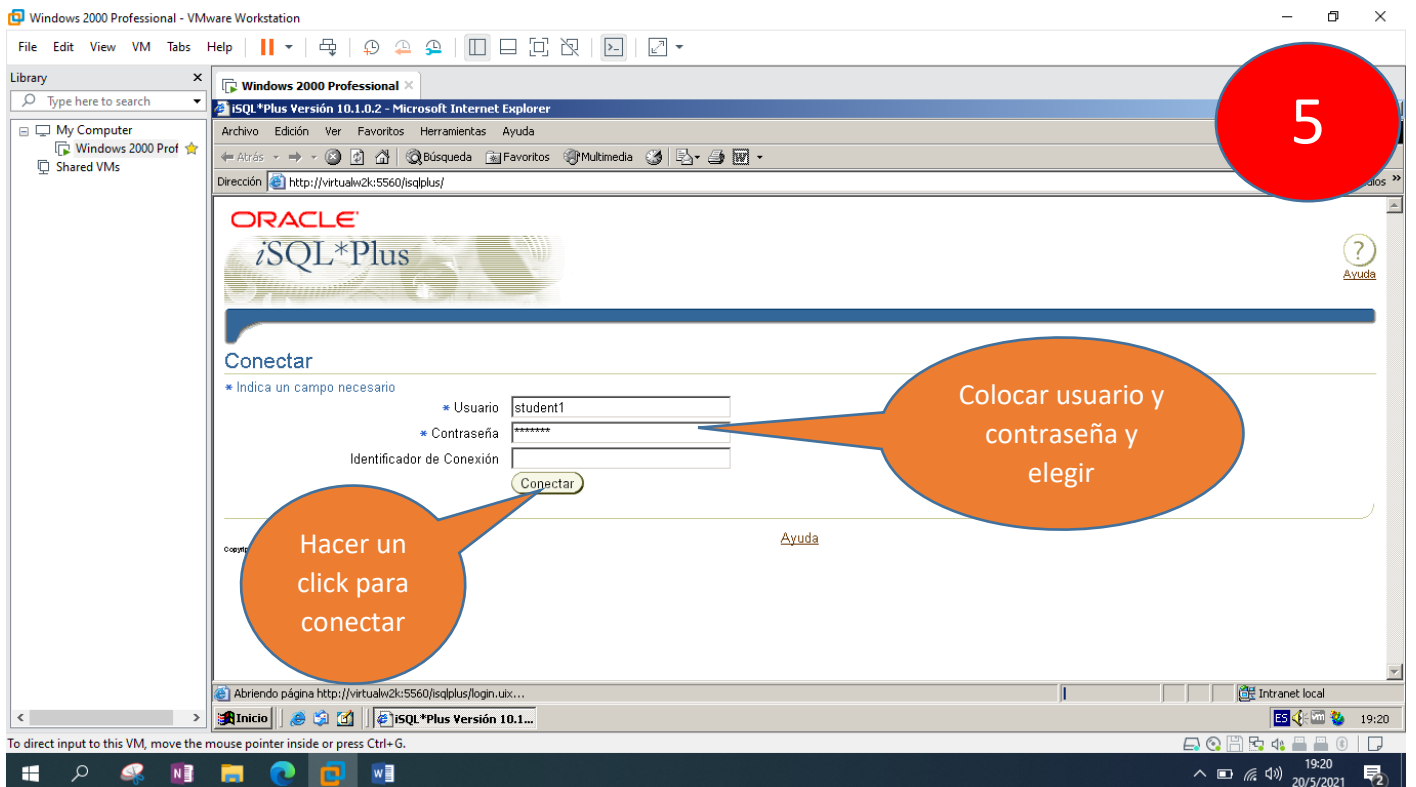

MAQUINA VIRTUAL

INGRESAR

1. Abrir VMWARE

PARA SALIR

This screenshot shows the Oracle iSQL*Plus login page in a Microsoft Internet Explorer browser window. The page title is "iSQL*Plus Versión 10.1.0.2 - Microsoft Internet Explorer". The address bar shows the URL "http://virtualw2k:5560/sqlplus/login.uix". The page content includes the Oracle logo, the text "Espacio de Trabajo", and a login form with a "Limpiar" button. A red circle with the number "6" is positioned in the top right corner, with a callout bubble pointing to the "Desconectar" link in the top right navigation area.

Terminado todo
seleccionar
Desconectar

This screenshot shows the Oracle iSQL*Plus workspace page in a Microsoft Internet Explorer browser window. The page title is "iSQL*Plus Versión 10.1.0.2 - Microsoft Internet Explorer". The address bar shows the URL "http://virtualw2k:5560/sqlplus/workspace.uix?event=logout". The page content includes the Oracle logo, the text "Confirmation", and a "Conectar" section with input fields for "Usuario" (containing "student1"), "Contraseña", and "Identificador de Conexión", along with a "Conectar" button. A red circle with the number "7" is positioned in the top right corner, with a callout bubble pointing to the "Vínculos" link in the top right navigation area.