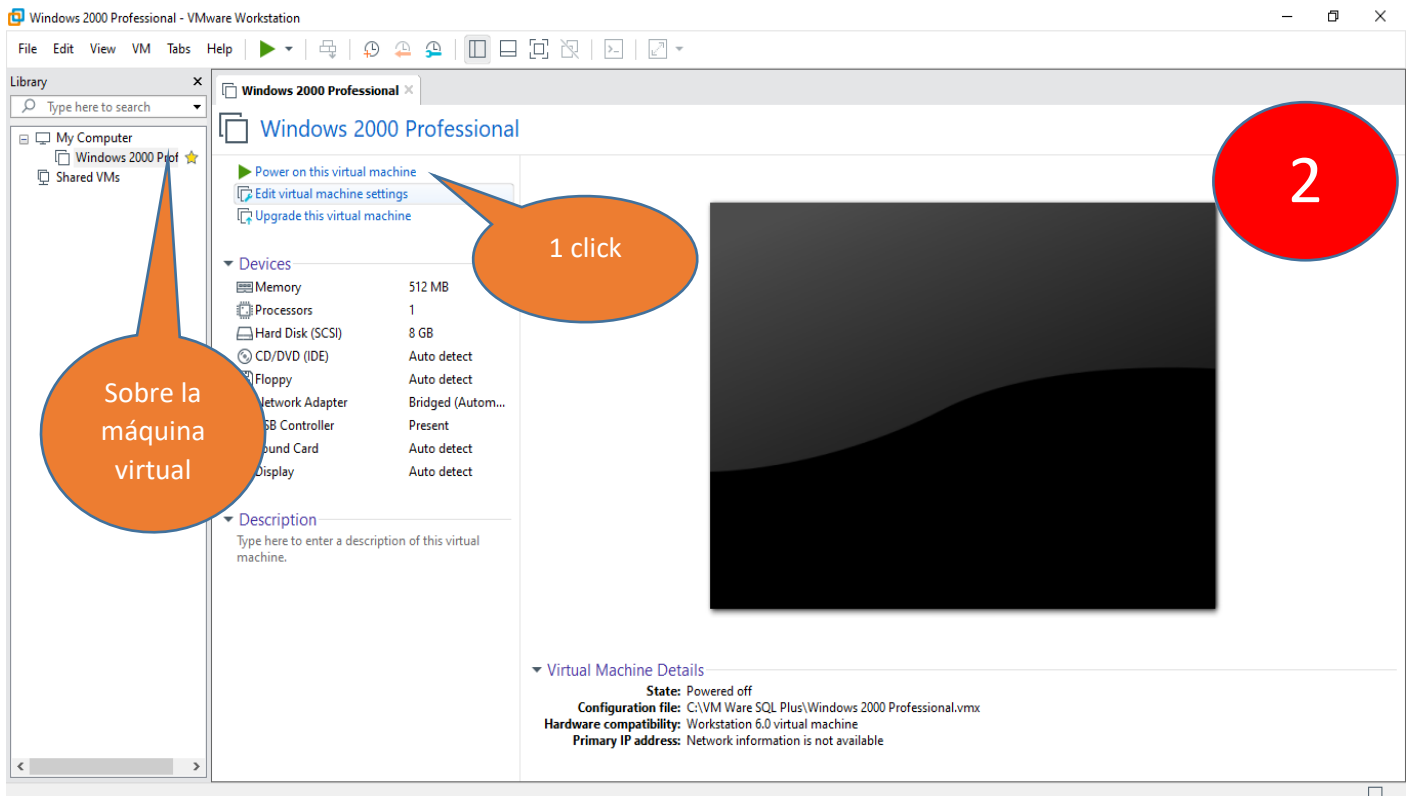

MAQUINA VIRTUAL

INGRESAR

1. Abrir VMWARE

PARA SALIR

This screenshot shows the Oracle iSQL*Plus login page in a Microsoft Internet Explorer browser window. The page title is "iSQL*Plus Versión 10.1.0.2 - Microsoft Internet Explorer". The address bar shows the URL "http://virtualw2k:5560/sqlplus/login.uix". The page content includes the Oracle logo, the text "Espacio de Trabajo", and a login form with a "Limpiar" button. A red circle with the number "6" is positioned in the top right corner, with a callout bubble pointing to the "Desconectar" link in the top right navigation area.

Terminado todo
seleccionar
Desconectar

This screenshot shows the Oracle iSQL*Plus workspace page in a Microsoft Internet Explorer browser window. The page title is "iSQL*Plus Versión 10.1.0.2 - Microsoft Internet Explorer". The address bar shows the URL "http://virtualw2k:5560/sqlplus/workspace.uix?event=logout". The page content includes the Oracle logo, the text "Confirmation", and a "Conectar" section with input fields for "Usuario" (containing "student1"), "Contraseña", and "Identificador de Conexión", along with a "Conectar" button. A red circle with the number "7" is positioned in the top right corner, with a callout bubble pointing to the "Vínculos" link in the top right navigation area.